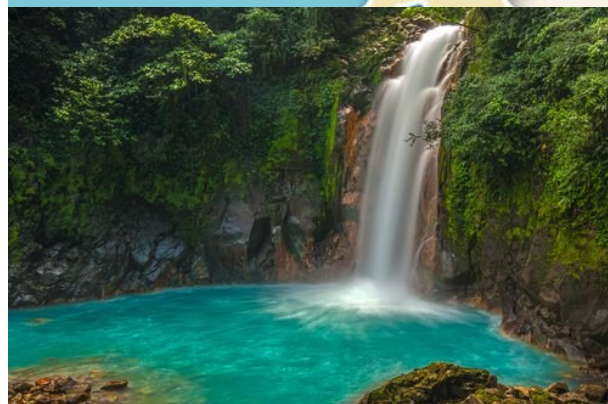

PREMIER

WORLD DISCOVERY

800 382 0058 OR 772 340 1600

TRAVEL PROFESSIONALS SERVING THE TREASURE COAST FOR 33+ YEARS!

www.CruisesToursAndMore.com • FACEBOOK - INSTAGRAM - YOUTUBE • FL Seller Of Travel No. ST38360

M - F 9:30 AM - 5:30 PM | After-Hours & Weekends By Appointment | 698 SW Port Saint Lucie Blvd. #107 Port Saint Lucie, FL 34953
Travel Consultations Are Available. Prices Are Quoted Per Person Based On Double Occupancy Unless Otherwise Noted With Subject To Change And Availability Until A Deposit Is Made.
Onboard Credit Is Per Cabin. Transportation Services Default From Our Office Unless Otherwise Notified. Door To Door Trip Protection Insurance Is Available And Highly Recommended.
Upon A Client Cancellation, There Is A Non-Refundable Administrative Cancellation Fee. A Travel Insurance Policy Becomes A Voucher Good For Two Years Upon A Client Cancellation.